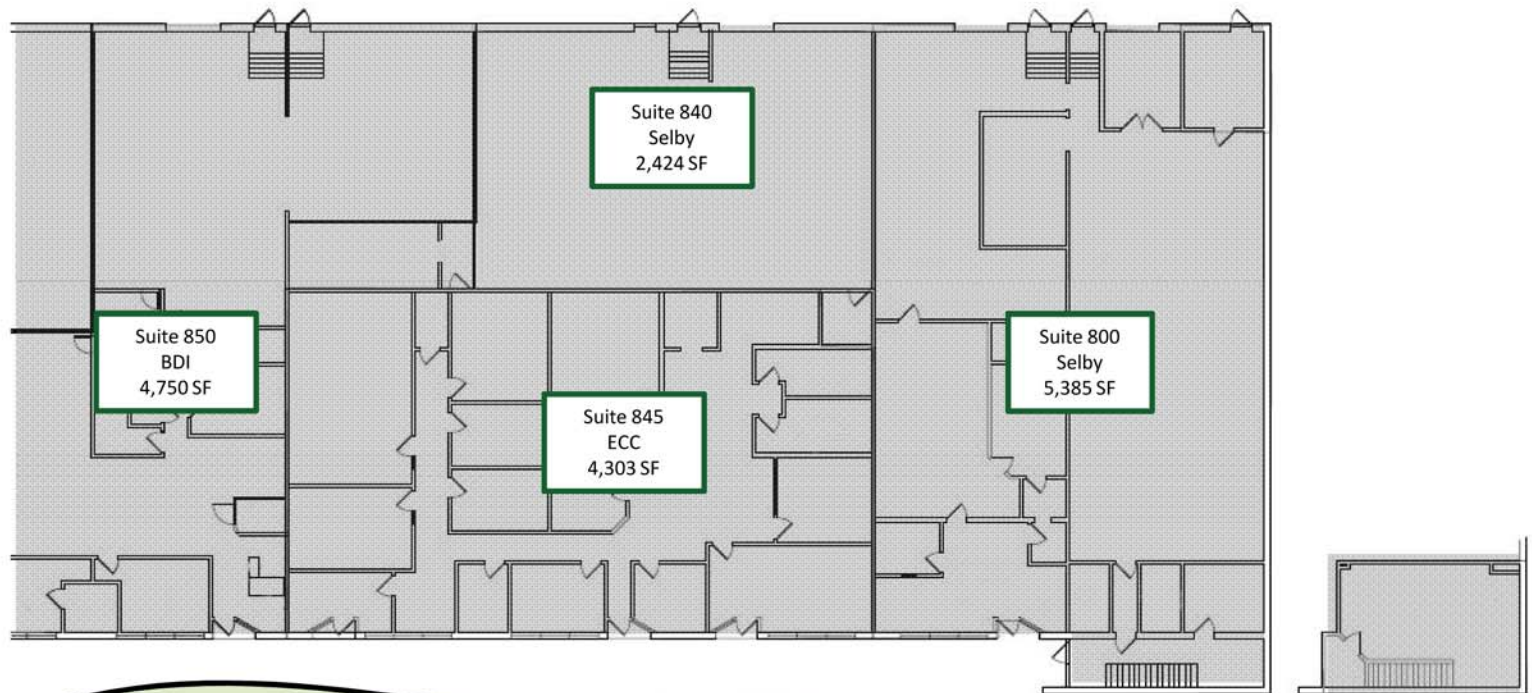

Building 800 Floor Plan

Right Side

Fully Occupied Building

For more information contact Kelly Burdick at 585-249-4771 or kellyburdick@frontiernet.net