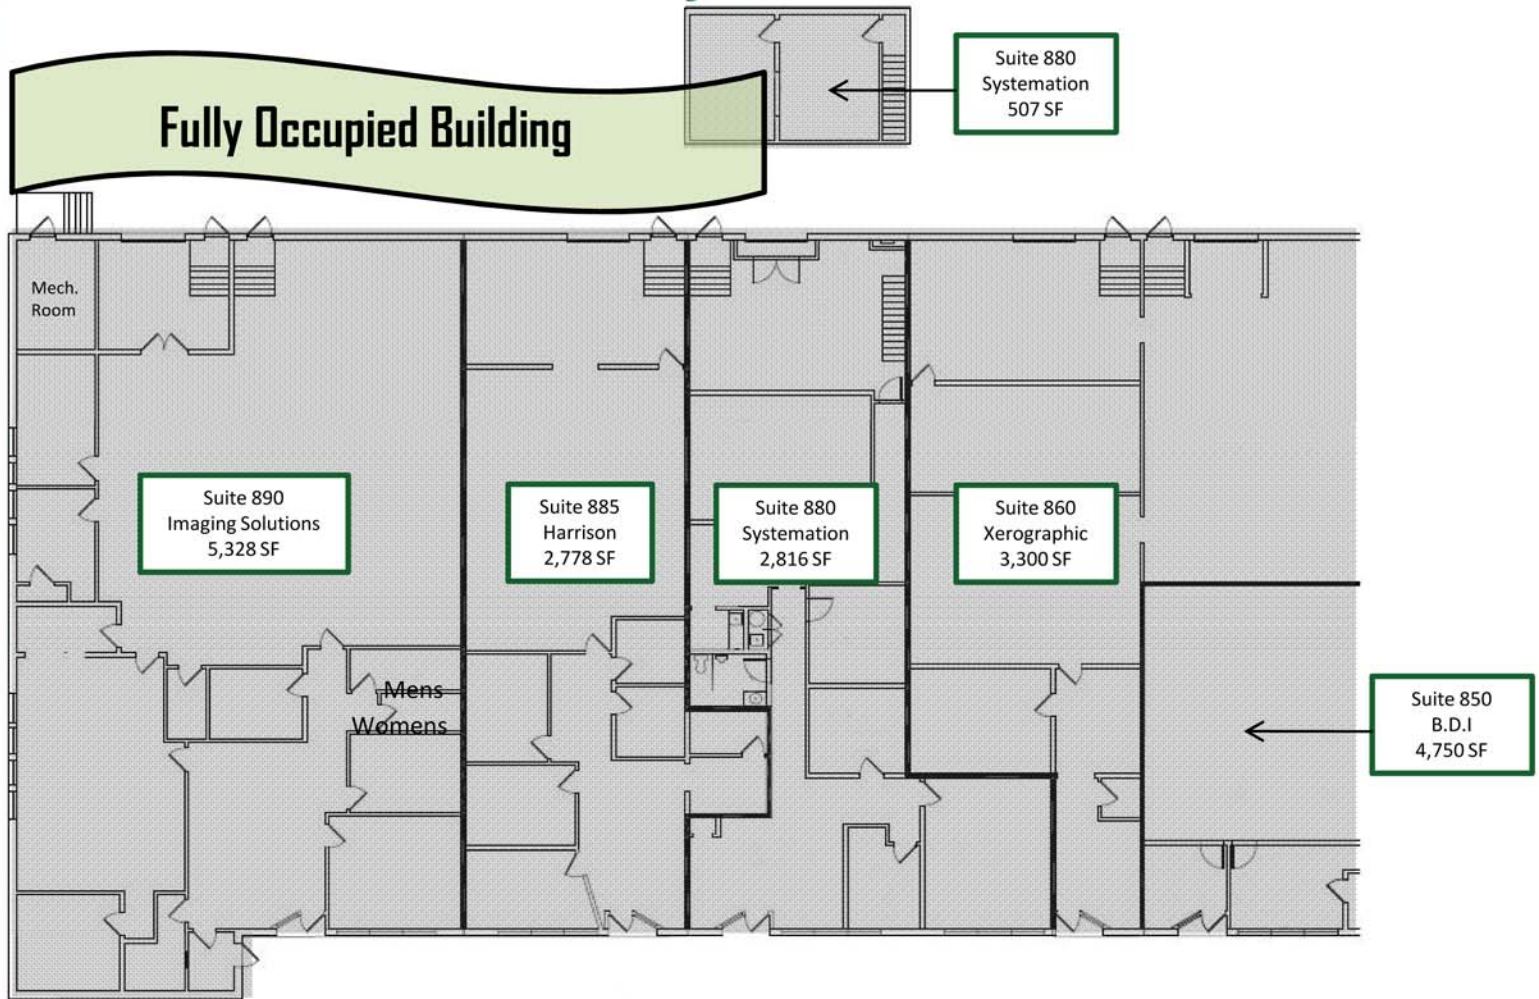

# Building 800 Floor Plan

*Left Side*

**Fully Occupied Building**

For more information contact Kelly Burdick at 585-249-4771 or [kellyburdick@frontiernet.net](mailto:kellyburdick@frontiernet.net)